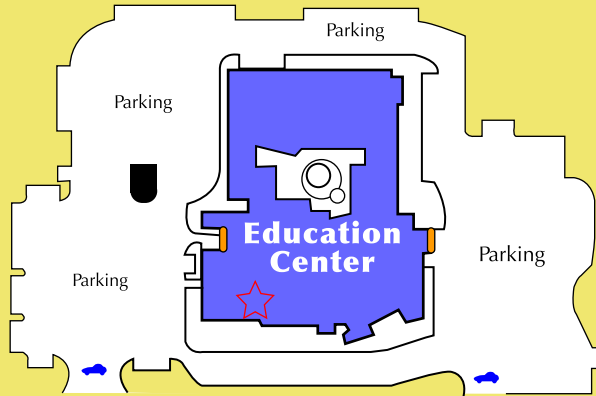

OAK CLIFF BIBLE FELLOWSHIP CAMPUS MAP

Items of Interest:

-  – Drive Entrance/Exit
-  – Building Entrance/Exit
-  – PTA Technology Inst.
-  – Fellowship Center
-  – CDC Building
-  – Building Operations

W. Camp Wisdom Rd.